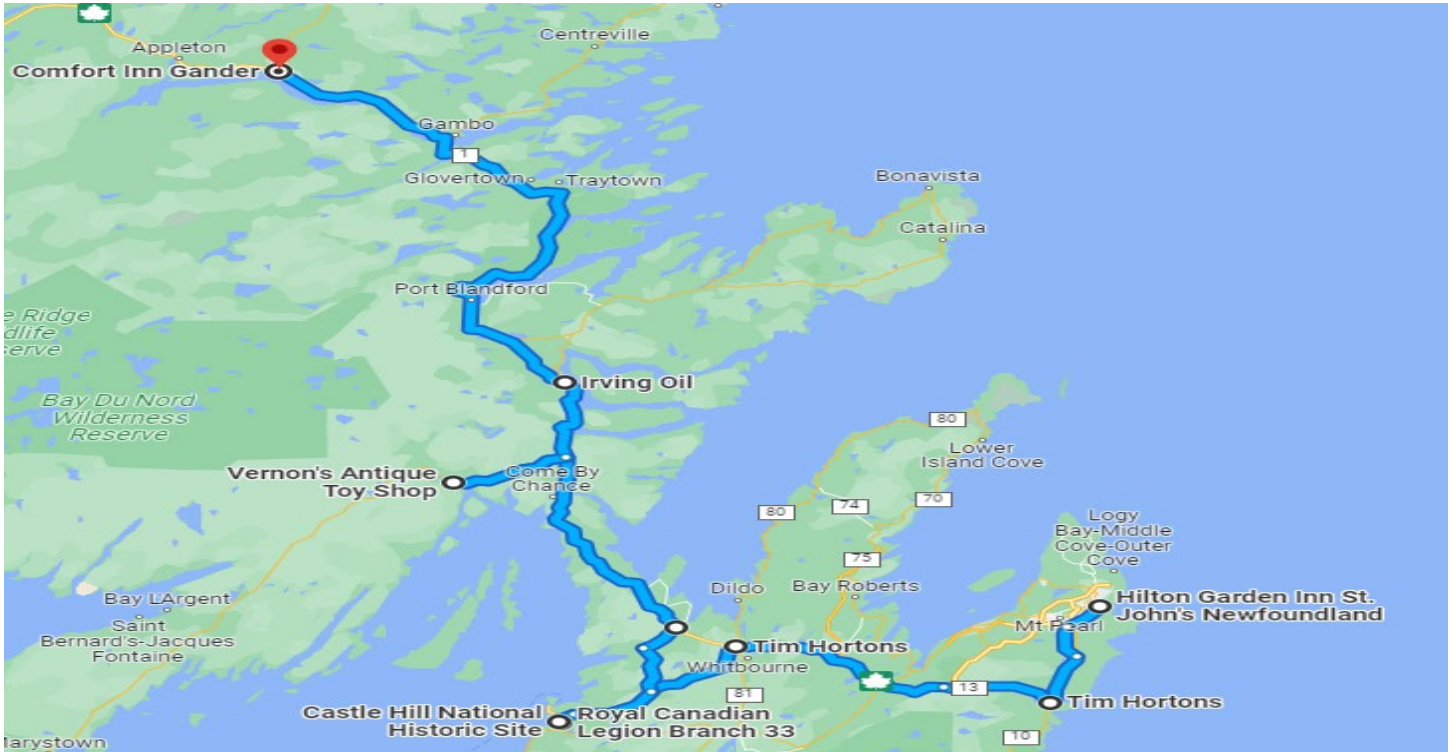

The Rolling Barrage

Coast to Coast Ride To Combat PTSD

Day 01 (Tue, 01 Aug 2023) – St. John's NL – Gander NL

Go to Google Maps: <https://goo.gl/maps/nJ95r9vEuCNk2asT6>

Daily Stops		
• Check-In	Hilton Garden Inn St. John's Newfoundland , St. John's NL	
A. Depart	Hilton Garden Inn St. John's Newfoundland , St. John's NL	
B. Fuel for small Tanks/Rest	Tim Hortons , Whitbourne NL	
C. Photo	Castle Hill National Historic Site , Jerseyside NL	
D. Lunch/Check-In	Royal Canadian Legion Branch 33 , Placentia NL	
E. Rest/Photo's	Vernon's Antique Toy Shop , Swift Current NL	
F. Fuel	Irving Oil , Clarenville NL	
• Host Hotel	Comfort Inn Gander , Gander NL	
• Dinner		
Main Point of Contact	Chris Sainsbury (NL Team Lead)	NL@therollingbarrage.com
Sunray	Jim Gordon	COO@therollingbarrage.com
Sunray Minor	Warren Cave	Riding.Groups@therollingbarrage.co