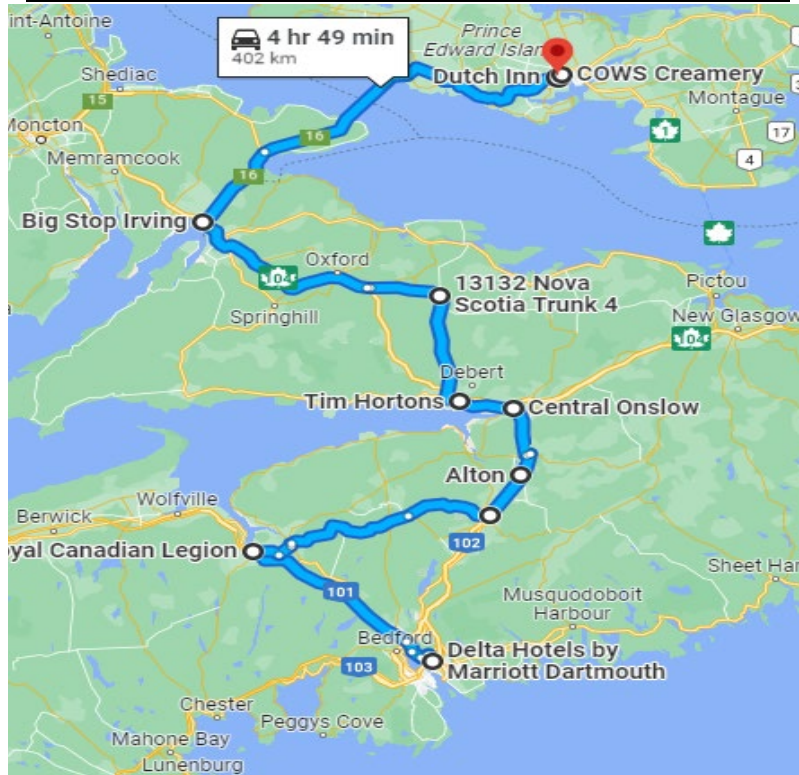

The Rolling Barrage

Coast to Coast Ride To Combat PTSD

Day 05 (Sat, 05 Aug 2023) – Dartmouth NS – Charlottetown PEI

Go to Google Maps: <https://goo.gl/maps/8C6kxXAUdurorsdz7>

Daily Stops		
• Check-In	Delta Hotels by Marriott Dartmouth , Dartmouth, NS	
A. Depart	Delta Hotels by Marriott Dartmouth , Dartmouth, NS	
B. Brunch/Fuel/Check-In	Royal Canadian Legion Bn 09 , 35 Windsor, NS	
Memorial	United Church , Shubenacadie, NS	
C. Fuel	Petro-Canada , Debert, NS	
D. Fuel/Rest/Check-In	Big Stop Irving , Aulac	
E. Rest Stop	COWS Creamery , Charlottetown, PEI	
F. Arrive	Dutch Inn , Cornwall, PEI	
• Host Hotel	Dutch Inn , Cornwall, PEI	
• Dinner		
Contacts		
Main Point of Contact	Ian Hutchings (NS Lead)	ns@therollingbarrage.com
Sunray	Jim Gordon	COO@therollingbarrage.com
Sunray Minor	Warren Cave	Riding.Groups@therollingbarrage.com