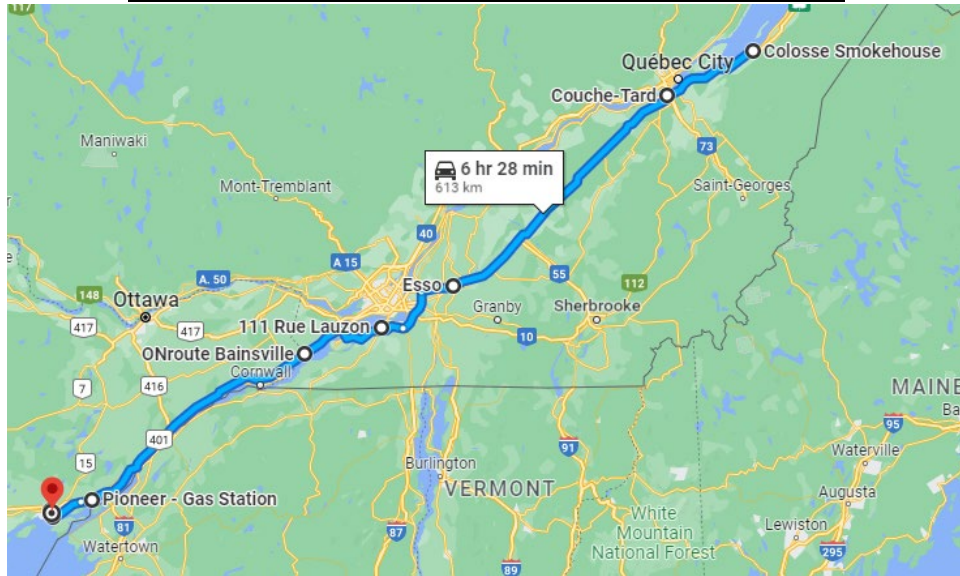

The Rolling Barrage

Coast to Coast Ride To Combat PTSD

Day 08 (Tue, 08 Aug 2023) – Montmagny QC – Kingston ON

Go to Google Maps; <https://goo.gl/maps/36Q4YdsDJz3K48Nu6>

Daily Stops		
• Check-In	Colosse Smokehouse , 222 Chem. des Poirier, Montmagny, QC G5V 3X8	
A. Depart	Colosse Smokehouse , 222 Chem. des Poirier, Montmagny, QC G5V 3X8	
B. Rest Stop	Resto Normandin St- Nicolas , Lévis QC	
C. Fuel	Esso , Sainte-Madeleine Quebec	
D. Fuel/Lunch/Check-In	Chateauguay Community Church , Châteauguay QC	
E. Fuel	ONroute Bainsville , Bainsville, ON	
F. Fuel/Check-In	Pioneer - Gas Station, Gananoque, ON	
G. Final	Holiday Inn Express & Suites Kingston Central , Kingston ON	
• Host Hotel	Holiday Inn Express & Suites Kingston Central , Kingston ON	
• Dinner	Royal Canadian Legion Branch 560 , Kingston, ON	
Contacts		
Main Point of Contact	Jacques Boucher (QC Lead)	QC@therollingbarrage.com
Sunray	Jim Gordon	COO@therollingbarrage.com
Sunray Minor	Warren Cave	Riding.Groups@therollingbarrage.com