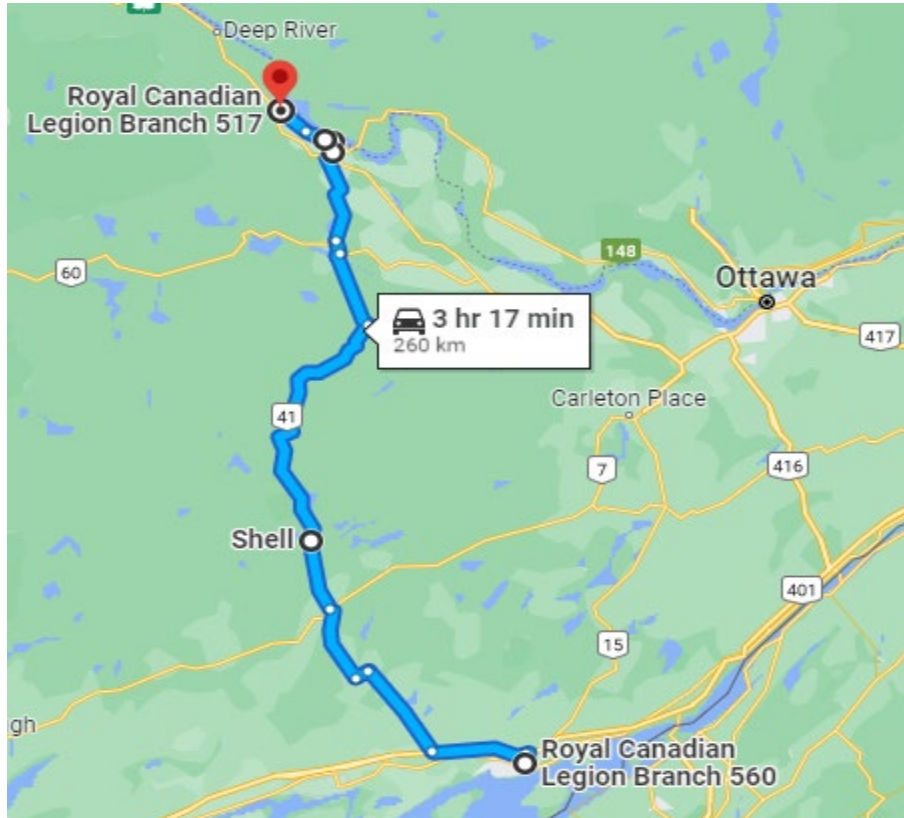

The Rolling Barrage

Coast to Coast Ride To Combat PTSD

Day 09 (Wed, 09 Aug 2023) – Kingston ON – Petawawa ON

Go to Google Maps: <https://goo.gl/maps/rbEBHLznf6AzHA926>

Daily Stops		
MAKE YOUR OWN WAY to LEGION Br. 560 FOR CHECK-IN and BREAKFAST		
• Marshal/BREAKY/Check-In	Royal Canadian Legion Branch 560 , Kingston, ON	
A. Depart	Royal Canadian Legion Branch 560 , Kingston, ON	
B. Fuel/Rest	Shell , 14265 Hwy 41, Cloyne, ON K0H 1K0	
C. Fuel/Check-In	Pembroke Big Stop Restaurant , Pembroke, ON	
D. Stop /event	Royal Canadian Legion Branch 517, Petawawa, ON	
• Host Hotel	Quality Inn & Suites , Petawawa, ON	
• Dinner		
Contacts		
Main Point of Contact	Pat Alden (ON Team Lead)	ON@therollingbarrage.com
Sunray	Jim Gordon	COO@therollingbarrage.com
Sunray Minor	Warren Cave	Riding.Groups@therollingbarrage.com