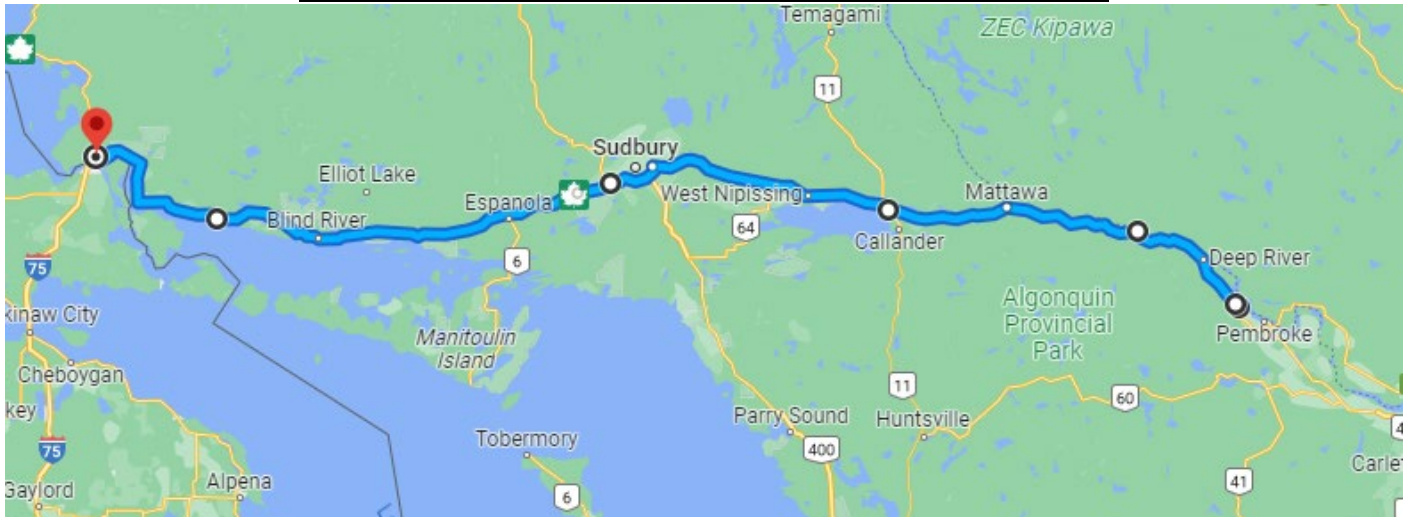

The Rolling Barrage

Coast to Coast Ride To Combat PTSD

Day 10 (Thurs, 10 Aug 2023) – Petawawa ON – Sault Ste. Marie ON

Go to Google Maps: <https://goo.gl/maps/7ZvpEjxvbg4AeVDP8>

Daily Stops		
CHECK-IN and MARSHALL AREA IN PARKING LOT RIGHT BEHIND QUALITY INN		
• Check-In	Petawawa Mini Golf , Petawawa, ON	
A. Depart	Petawawa Mini Golf , Petawawa, ON	
B. Rest	Yates General Store & Gas station , Stonecliffe, ON	
C. Fuel	MacEwen North Bay , North Bay, ON	
Fuel/Lunch/Check-In	Esso , Lively, ON	
LUNCH ON YOUR OWN - MARSHALL BACK AT ESSO by 1130		
D. Fuel/Rest/Check-In	Esso , 10 Lakeside Dr, Thessalon, ON P0R 1K0	
• Host Hotel	Water Tower Inn - Sault Ste. Marie, ON	
• Dinner		
Contacts		
Main Point of Contact	Pat Alden (ON Team Lead)	ON@therollingbarrage.com
Sunray	Jim Gordon	COO@therollingbarrage.com
Sunray Minor	Warren Cave	Riding.Groups@therollingbarrage.com