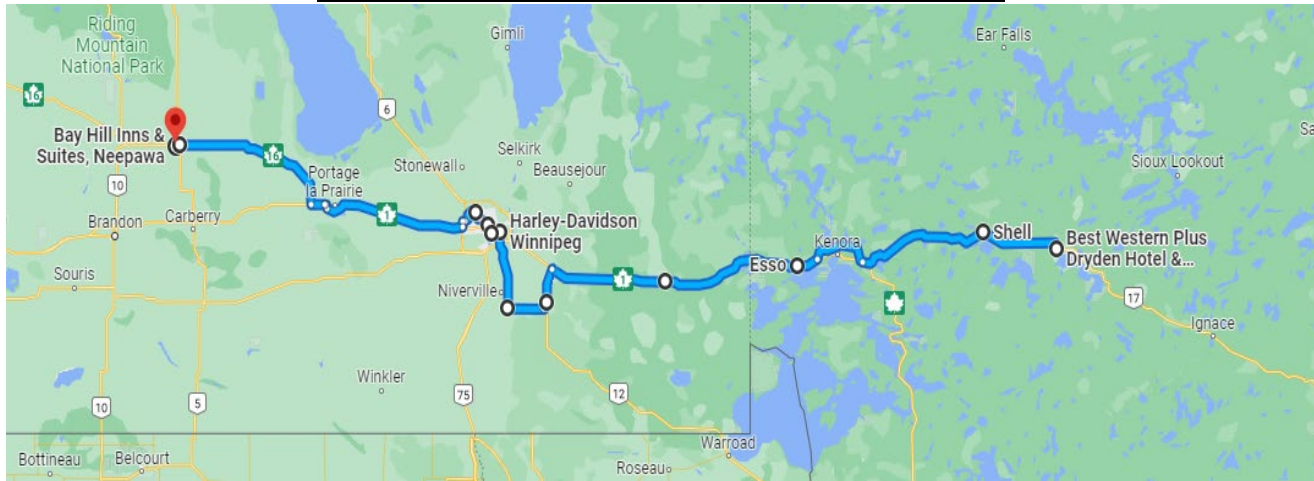

The Rolling Barrage

Coast to Coast Ride To Combat PTSD

Day 13 (Sun, 13 Aug 2023) – Dryden, ON – Neepawa, MB

Go to Google Maps: <https://goo.gl/maps/F1FQMyPFADLPo67e7>

Daily Stops		
• Check-In	Best Western Plus Dryden Hotel & Conference Centre , Dryden, ON	
A. Depart	Best Western Plus Dryden Hotel & Conference Centre , Dryden, ON	
B. Rest	Shell , Vermilion Bay, ON	
C. Fuel	Esso , Clearwater Bay, ON	
D. Fuel/Check-In	Shell , Trans-Canada Hwy, Prawda, MB	
E. Fuel/Lunch/Check-In	Big Freight Systems Inc. , Steinbach, MB	
F. Meet WPS/ Check-In	Harley-Davidson Winnipeg , , Winnipeg, MB	
G. Fuel	Flying J Travel Center , Headingley, MB	
H. Welcome	Riverbend Park , Neepawa, MB	
Dinner	Royal Canadian Legion Branch 23 , Neepawa, MB	
• Host Hotel	Bay Hills Inns & Suites , Neepawa, MB	
• Dinner	Royal Canadian Legion Branch 23 , Neepawa, MB	
Contacts		
Main Point of Contact	Mark Goldade (MB Team Lead)	MB@therollingbarrage.com
Sunray	Jim Gordon	COO@therollingbarrage.com
Sunray Minor	Warren Cave	Riding.Groups@therollingbarrage.com

The Rolling Barrage

Coast to Coast Ride To Combat PTSD

Day 13 (Sun, 13 Aug 2023) – Dryden, ON – Neepawa, MB

Detailed Itinerary – Red Denotes Check-In Points

ENSURE FUEL IS TOPPED UP FOR NEXT MORNING

Please arrive one hour prior to departure time to **Check-In**

The Rolling Barrage

Coast to Coast Ride To Combat PTSD

Day 13 (Sun, 13 Aug 2023) – Dryden, ON – Neepawa, MB

Royal Canadian Legion Branch 23, 425 Brown Ave, Neepawa, MB R0J 1H0		Bay Hills Inns & Suites 160 Main St W, Neepawa, MB R0J 1H0		Final		3 km
Hotel:		Bay Hills Inns & Suites 160 Main St W, Neepawa, MB R0J 1H0				
Dinner:		Royal Canadian Legion Branch 23 , 425 Brown Ave, Neepawa, MB R0J 1H0				