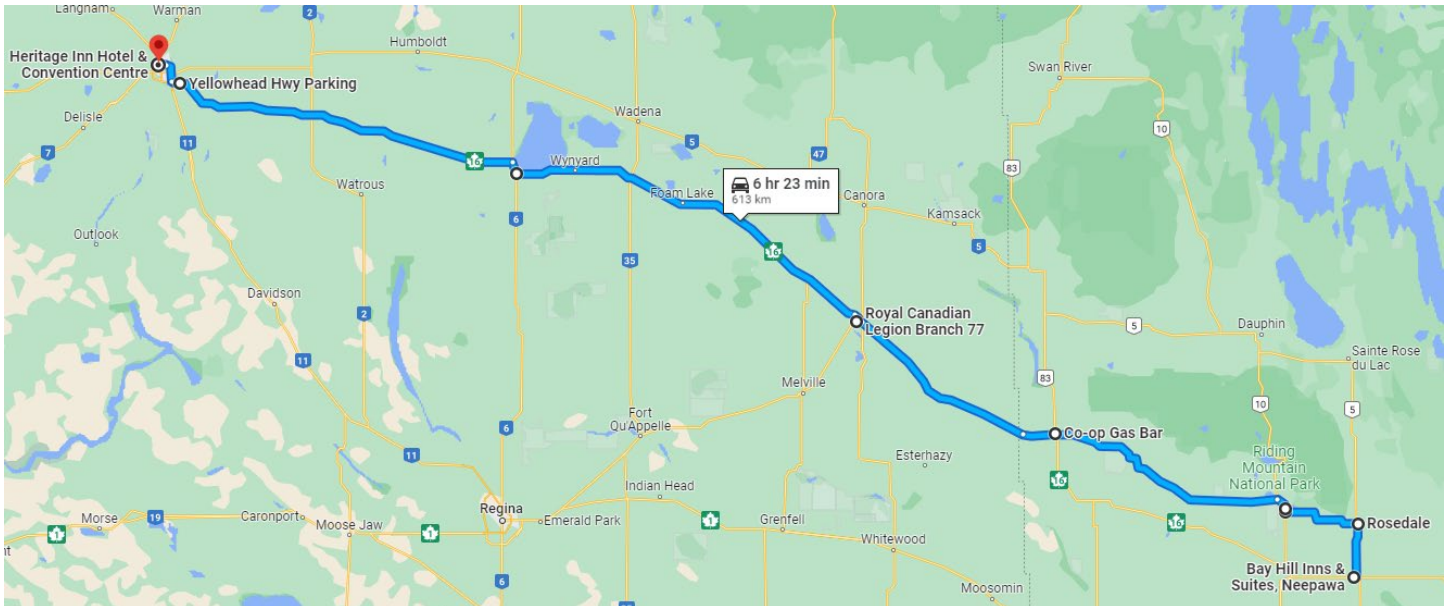

The Rolling Barrage

Coast to Coast Ride To Combat PTSD

Day 14 (Mon, 14 Aug 2023) – Neepawa MB – Saskatoon SK

Go to Google Maps: <https://goo.gl/maps/iif6s7PN5MHoZYiv7>

Daily Stops		
• Check-In	Bay Hill Inns & Suites , Neepawa, MB	
A. Depart	Bay Hill Inns & Suites , Neepawa, MB	
B. Rest	Beatty's XTR Service , Erickson, MB	
C. Fuel	Co-op Gas Bar , Russell, MB	
TIME ZONE CHANGE AFTER Russell Co-op 1 HR BACK		
D. Fuel/Lunch/Check-In	Royal Canadian Legion Branch 77 , Yorkton, SK	
E. Fuel	24 Seven Travel Centre , Dafoe, SK	
Meet up with Saskatoon City Police for Escort to Hotel STAY ON YOUR BIKES		
• Host Hotel	Heritage Inn Hotel & Convention Centre , Saskatoon, SK	
• Dinner		
Contacts		
Main Point of Contact	Mark Goldade (MB Team Lead)	MB@therollingbarrage.com
Sunray	Jim Gordon	COO@therollingbarrage.com
Sunray Minor	Warren Cave	Riding.Groups@therollingbarrage.com