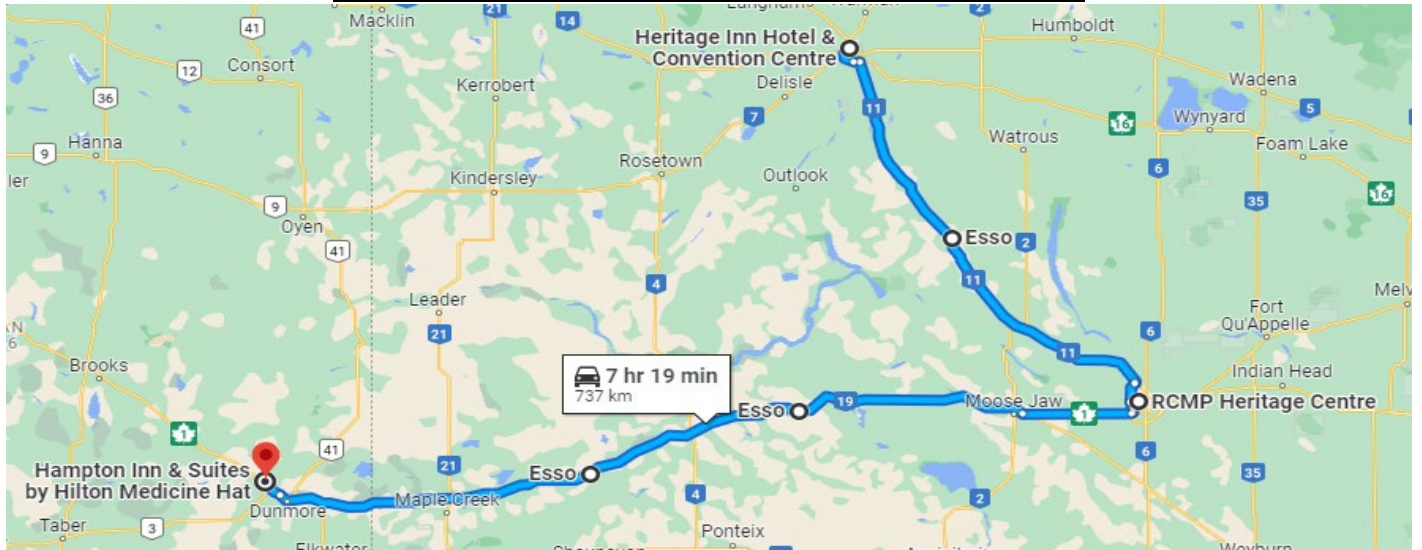

The Rolling Barrage

Coast to Coast Ride To Combat PTSD

Day 15 (Tues, 15 Aug 2023) – Saskatoon SK – Medicine Hat AB

Go to Google Maps: <https://goo.gl/maps/vGVufht7DHxmqsF6>

Daily Stops		
• Check-In	Heritage Inn Hotel & Convention Centre , Saskatoon, SK	
A. Depart	Heritage Inn Hotel & Convention Centre , Saskatoon, SK	
B. Rest/Fuel	Esso , Davidson, SK	
C. Lunch & Check In	RCMP Heritage Centre , Regina, SK	
D. Fuel	Esso , Morse, SK	
E. Fuel	Esso , Gull Lake, SK	
• Host Hotel	Hampton Inn & Suites by Hilton Medicine Hat , Medicine Hat, AB	
• Dinner		
Contacts		
Main Point of Contact	Richard LeBlanc (SK Team Lead)	SK@therollingbarrage.com
Sunray	Jim Gordon	COO@therollingbarrage.com
Sunray Minor	Warren Cave	Riding.Groups@therollingbarrage.com