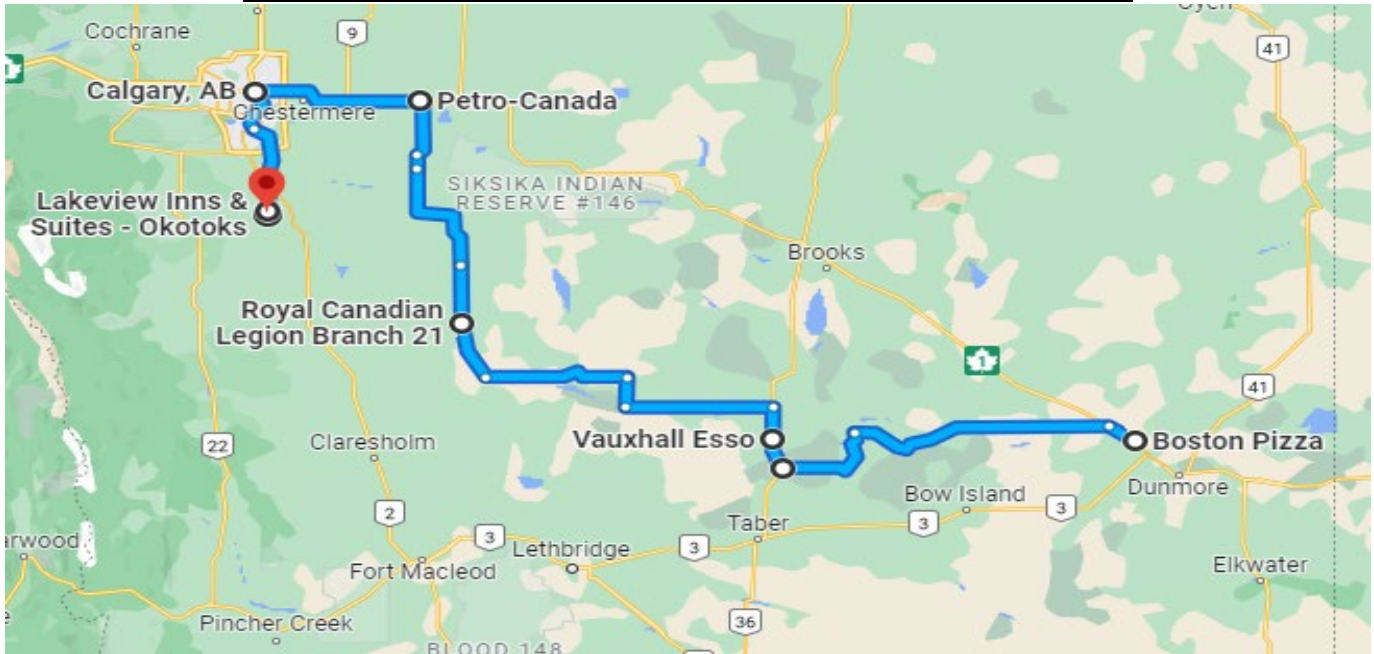

The Rolling Barrage

Coast to Coast Ride To Combat PTSD

Day 16 (Wednesday, August 16, 2023) – Medicine Hat, AB to Okotoks, AB

Go to Google Maps: <https://goo.gl/maps/vwHUyUCbyH2bqSqY7>

| Daily Stops | | |
|---|--|--|
| • Check-In | Boston Pizza , Medicine Hat, AB | |
| A. Depart | Boston Pizza , Medicine Hat, AB | |
| B. REST/Fuel | Esso Vauxhall, Vauxhall, AB | |
| C. Lunch/Fuel/Check-In | Royal Canadian Legion Br 21 , Vulcan, AB | |
| Fuel During Lunch and Return to Legion | | |
| D. Fuel/Meet CPS/Check-In | Petro-Canada , Strathmore, AB | |
| • Host Hotel | Lakeview Inn and Suites , Okotoks, AB | |
| • Dinner | | |
| Contacts | | |
| Main Point of Contact | Carola Singer (AB Team Lead) | AB@therollingbarrage.com |
| Sunray | Jim Gordon | COO@therollingbarrage.com |
| Sunray Minor | Warren Cave | Riding.Groups@therollingbarrage.com |