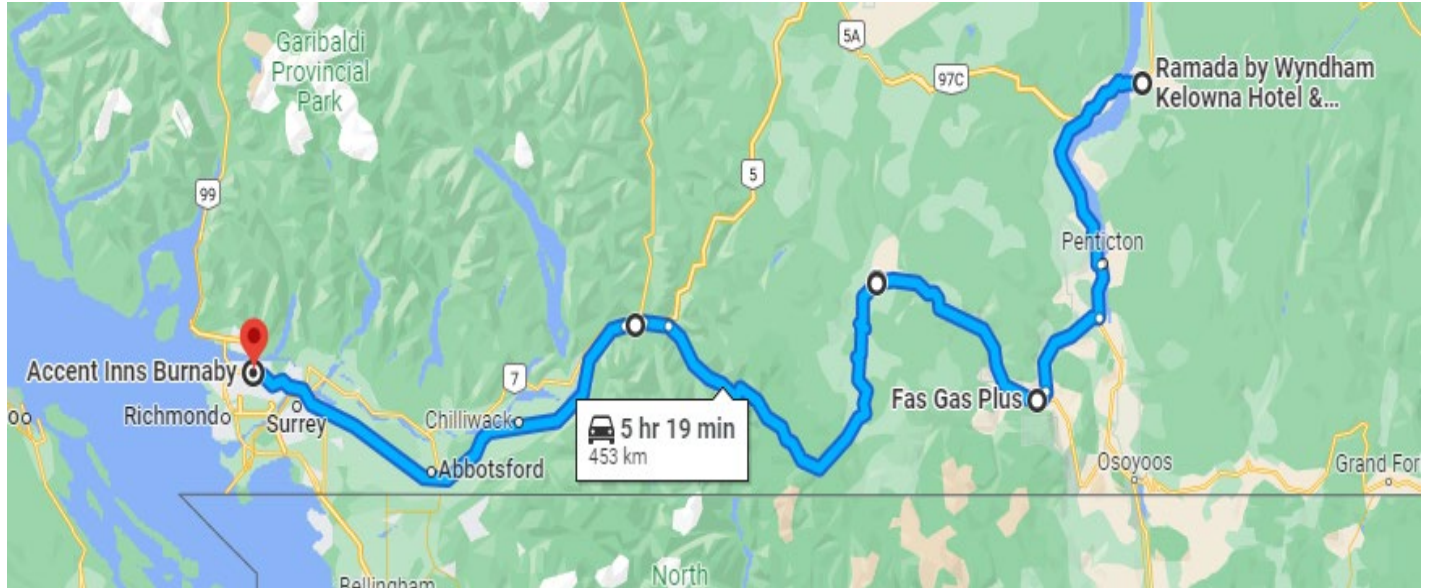

# The Rolling Barrage

## Coast to Coast Ride To Combat PTSD

Day 19 (Saturday, 19 Aug 2023) – Kelowna BC – Burnaby BC

Go to Google Maps: <https://goo.gl/maps/9CWGHFbFzJ24r48A7>

Daily Stops		
<b>Check-In Starts at 0730 and Closes at 0830</b>		
• <b>Check-In</b>	<a href="#">Ramada by Wyndham</a> Kelowna Hotel & Conference Center, Kelowna, BC	
<b>A. Depart</b>	<a href="#">Ramada by Wyndham</a> Kelowna Hotel & Conference Center, Kelowna, BC	
<b>B. Rest</b>	<a href="#">Fas Gas Plus</a> , Keremeos, BC	
<b>C. Lunch/Check-In</b>	<a href="#">Royal Canadian Legion Branch 56</a> , Princeton, BC	
<b>Check-In in Princeton Closes at 1200, Check-In in Hope Closes at 1430.</b>		
<b>D. Fuel/Check-In</b>	<a href="#">Flying J Travel Center</a> , Hope, BC	
• <b>Host Hotel</b>	<a href="#">Accent Inns Burnaby</a> , Burnaby, BC	
• <b>Dinner</b>		
Contacts		
<b>Main Point of Contact</b>	<b>Daryl Innes (BC Team Lead)</b>	<a href="mailto:BC@therollingbarrage.com">BC@therollingbarrage.com</a>
Sunray	Jim Gordon	<a href="mailto:COO@therollingbarrage.com">COO@therollingbarrage.com</a>
Sunray Minor	Warren Cave	<a href="mailto:Riding.Groups@therollingbarrage.com">Riding.Groups@therollingbarrage.com</a>