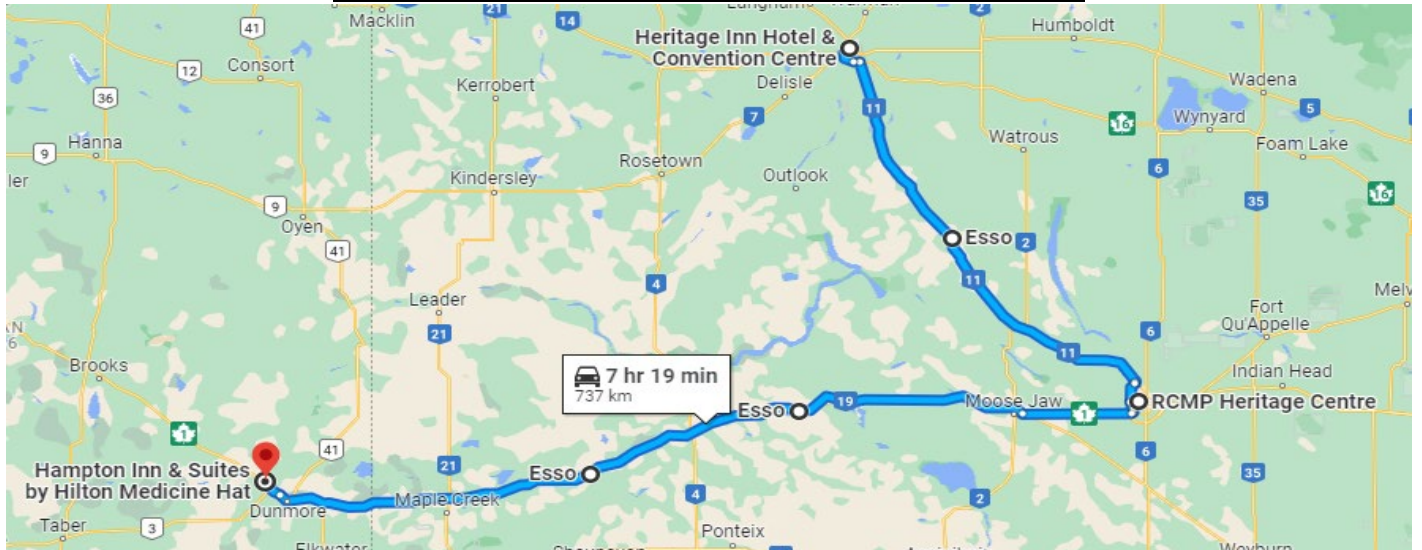

The Rolling Barrage

Coast to Coast Ride To Combat PTSD

Day 15 (Tues, 15 Aug 2023) – Saskatoon SK – Medicine Hat AB

Go to Google Maps: <https://goo.gl/maps/vGVufht7DHxmqsF6>

Daily Stops		
• Check-In	Heritage Inn Hotel & Convention Centre , Saskatoon, SK	
A. Depart	Heritage Inn Hotel & Convention Centre , Saskatoon, SK	
B. Rest/Fuel	Esso , Davidson, SK	
C. Lunch & Registration	RCMP Heritage Centre , Regina, SK	
D. Fuel	Esso , Morse, SK	
E. Fuel	Esso , Gull Lake, SK	
• Host Hotel	Hampton Inn & Suites by Hilton Medicine Hat , Medicine Hat, AB	
• Dinner	Legion Robertson Memorial Branch 17 , 702 2 nd Street SE, Medicine Hat, AB, T1A 0E1	
Contacts		
Main Point of Contact	Richard LeBlanc (SK Team Lead)	SK@therollingbarrage.com
Sunray	Jim Gordon	COO@therollingbarrage.com
Sunray Minor	Warren Cave	Riding.Groups@therollingbarrage.com