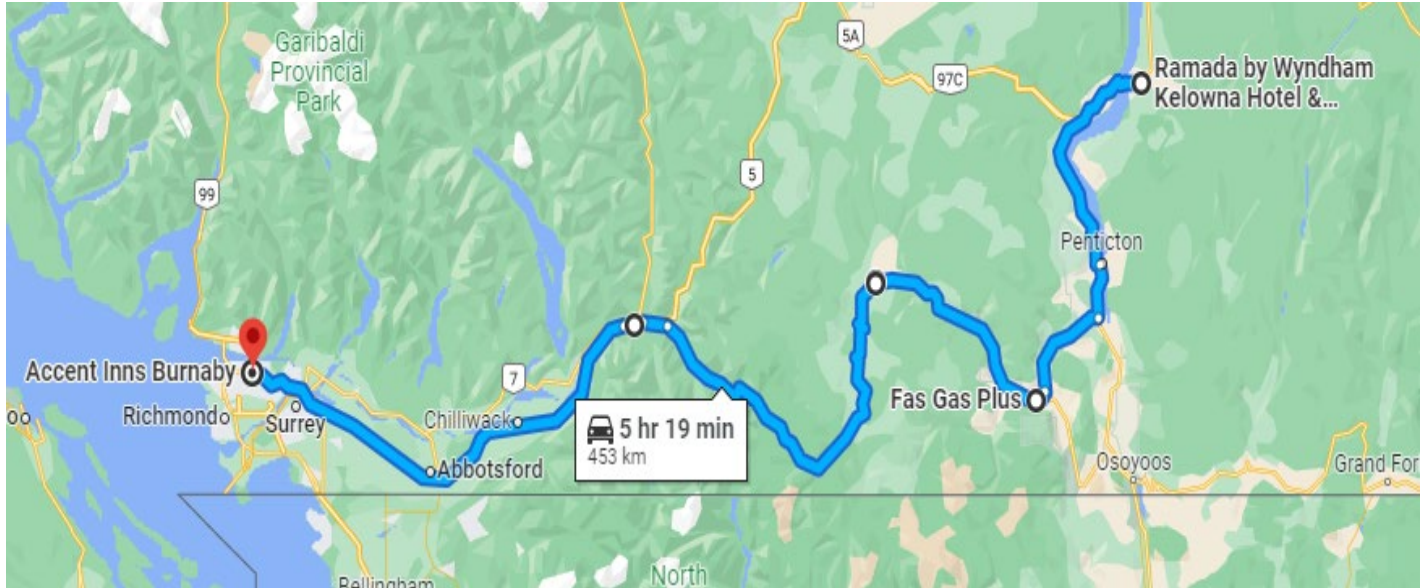

The Rolling Barrage

Coast to Coast Ride To Combat PTSD

Day 19 (Saturday, 19 Aug 2023) – Kelowna BC – Burnaby BC

Go to Google Maps: <https://goo.gl/maps/9CWGHFbFzJ24r48A7>

Daily Stops		
Check-In Starts at 0630 and Closes at 0730		
• Check-In	Ramada by Wyndham Kelowna Hotel & Conference Center, Kelowna, BC	
A. Depart	Ramada by Wyndham Kelowna Hotel & Conference Center, Kelowna, BC	
B. Rest	Fas Gas Plus , Keremeos, BC	
C. Lunch/Check-In	Royal Canadian Legion Branch 56 , Princeton, BC	
Check-In in Princeton Closes at 1200, Check-In in Hope Closes at 1430.		
D. Fuel/Check-In	Flying J Travel Center , Hope, BC	
• Host Hotel	Accent Inns Burnaby , Burnaby, BC	
• Dinner/Grand Finale	International Motorsports , Vancouver, BC	
Contacts		
Main Point of Contact	Daryl Innes (BC Team Lead)	BC@therollingbarrage.com
Sunray	Jim Gordon	COO@therollingbarrage.com
Sunray Minor	Warren Cave	Riding.Groups@therollingbarrage.com