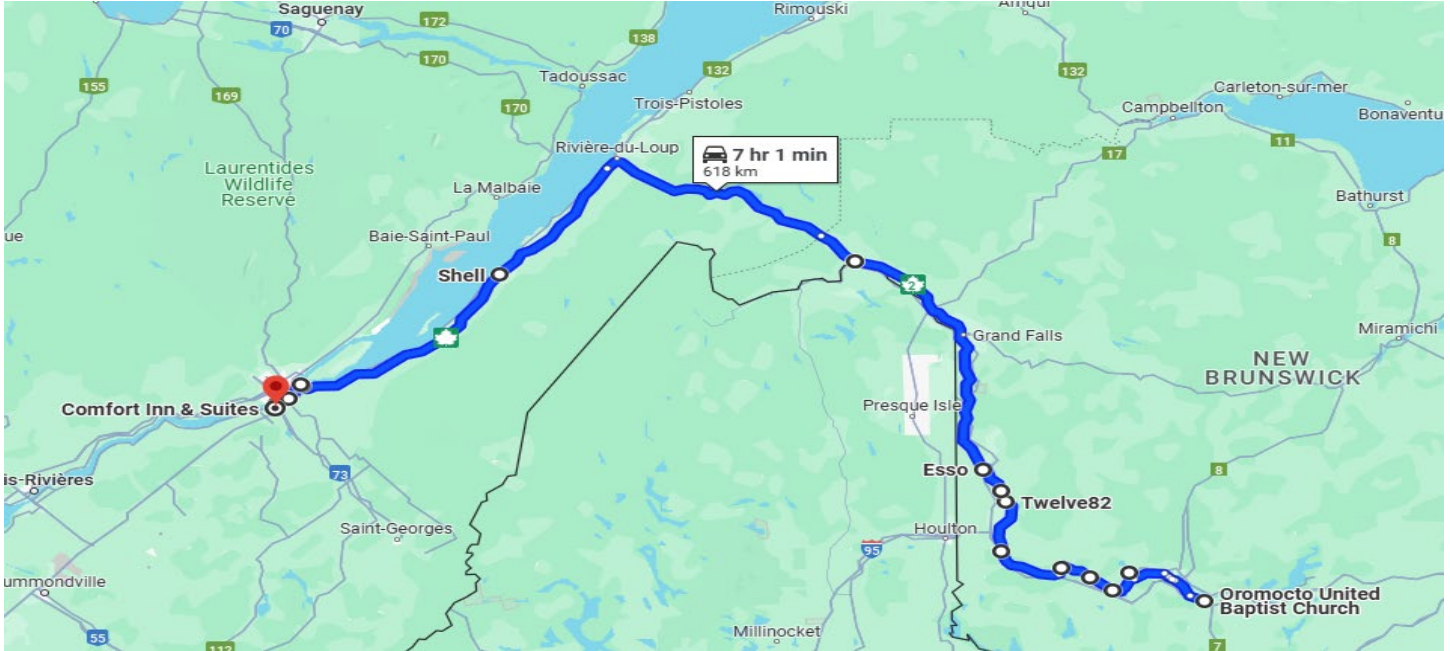

The Rolling Barrage

Coast to Coast Ride To Combat PTSD

Day 06 (Fri 02 Aug 2024) Oromocto NB – Lévis QC

Go to Google Maps: <https://maps.app.goo.gl/HK26kMBYvHxoWLML6>

Daily Stops		
Merch Truck	Merch Truck Will Be at Address Below, Prior to TRB for Sales and Check-In	
• Check In	Oromocto Baptist Church , 10 Doyle Dr E2V 0B4	
A. Depart	Oromocto Baptist Church , 10 Doyle Dr E2V 0B4	
B. Rest	Irving Oil , Nackawic, NB E6G 2N1	
Merch Truck	Merch Truck Will Be at Address Below, Prior to TRB for Sales and Check-In	
C. Photo	Twelve82 , Hartland, NB E7P 2N1	
D. Fuel Stop	Esso , Florenceville, NB E7L 3P8	
E. Lunch	Edmundston Truck Stop , Edmundston, NB E3V 4E8	
Merch Truck	Merch Truck Will Be at Address Below, Prior to TRB for Sales and Check-In	
F. Marshall/Check-In	The Steeler's Pub , Parking Lot	
TIME ZONE CHANGE AFTER Edmonston Truck Stop 1 HR BACK		
G. Fuel/Rest	Shell , Saint-Roch-des-Aulnaies, Quebec G0R 4E0	
H. Rest/Meet local police	Parc de la Paix , Rue du Mémorial, Lévis, Québec, G6V 8Y1	
• Host Hotel	Comfort Inn & Suites Lévis, (Saint-Nicolas), Quebec G7A 2N9	
• Dinner	La Boite à Malt - Microbrasserie/Resto-Pub , Lévis (St-Nicolas), QC, G7A2P6	
Contacts		
Main Point of Contact	Linda Griffin	NB@therollingbarrage.com
Sunray	Jim Gordon	Ride.Director@therollingbarrage.com