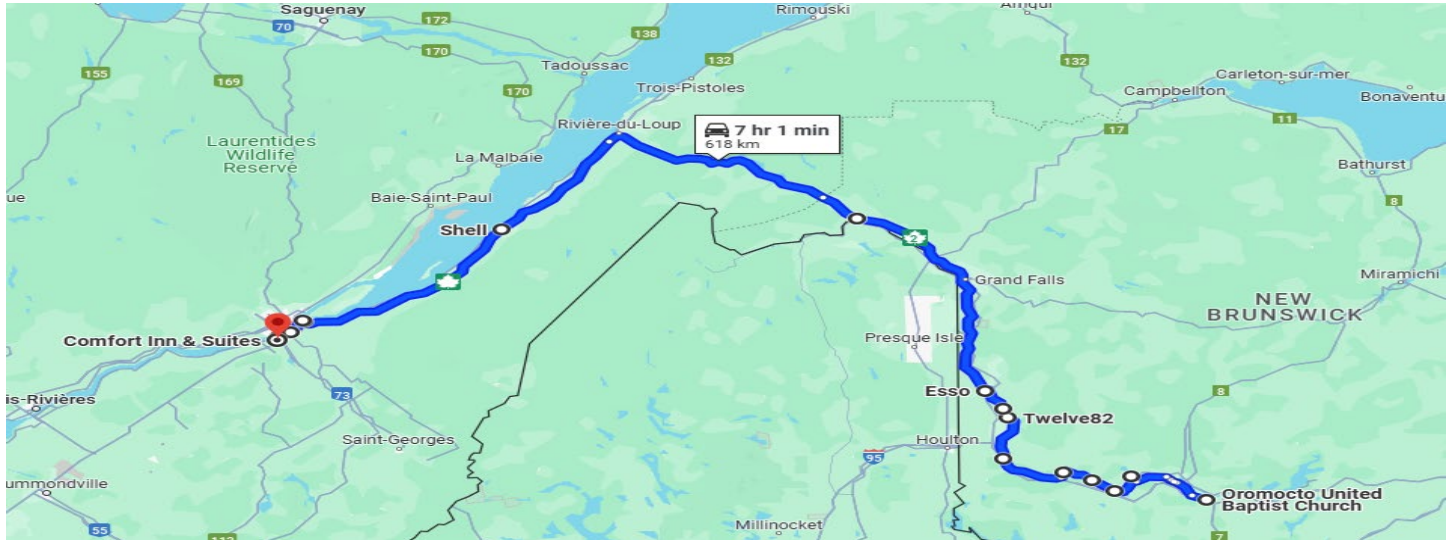

The Rolling Barrage

Coast to Coast Ride To Combat PTSD

Day 06 (Fri 02 Aug 2024) Oromocto NB – Lévis QC

Go to Google Maps: <https://maps.app.goo.gl/HK26kMBYvHxoWLML6>

Daily Stops		
Merch Truck	Merch Truck Will Be at Address Below, Prior to TRB for Sales and Check-In	
• Check In	Oromocto Baptist Church , 10 Doyle Dr E2V 0B4	
A. Depart	Oromocto Baptist Church , 10 Doyle Dr E2V 0B4	
B. Rest	Irving Oil , Nackawic, NB E6G 2N1	
Merch Truck	Merch Truck Will Be at Address Below, Prior to TRB for Sales and Check-In	
C. Photo	Twelve82 , Hartland, NB E7P 2N1	
D. Fuel Stop	Esso , Florenceville, NB E7L 3P8	
E. Lunch	Edmundston Truck Stop , Edmundston, NB E3V 4E8	
Merch Truck	Merch Truck Will Be at Address Below, Prior to TRB for Sales and Check-In	
F. Marshall/Check-In	The Steeler's Pub , Parking Lot	
TIME ZONE CHANGE AFTER Edmonston Truck Stop 1 HR BACK		
G. Fuel/Rest	Shell , Saint-Roch-des-Aulnaies, Quebec G0R 4E0	
H. Rest/Meet local police	Parc de la Paix , Rue du Mémorial, Lévis, Québec, G6V 8Y1	
• Host Hotel	Comfort Inn & Suites Lévis, (Saint-Nicolas), Quebec G7A 2N9	
• Dinner	La Boite à Malt - Microbrasserie/Resto-Pub , Lévis (St-Nicolas), QC, G7A2P6	
Contacts		
Main Point of Contact	Linda Griffin	NB@therollingbarrage.com
Sunray	Jim Gordon	Ride.Director@therollingbarrage.com

Detailed Itinerary – Red Denotes Check-In Points

ENSURE FUEL IS TOPPED UP FOR NEXT MORNING

Please arrive one hour prior to departure time to **Check-In**

Location of TRB Merch Truck for Sales and Registration Look for this Symbol