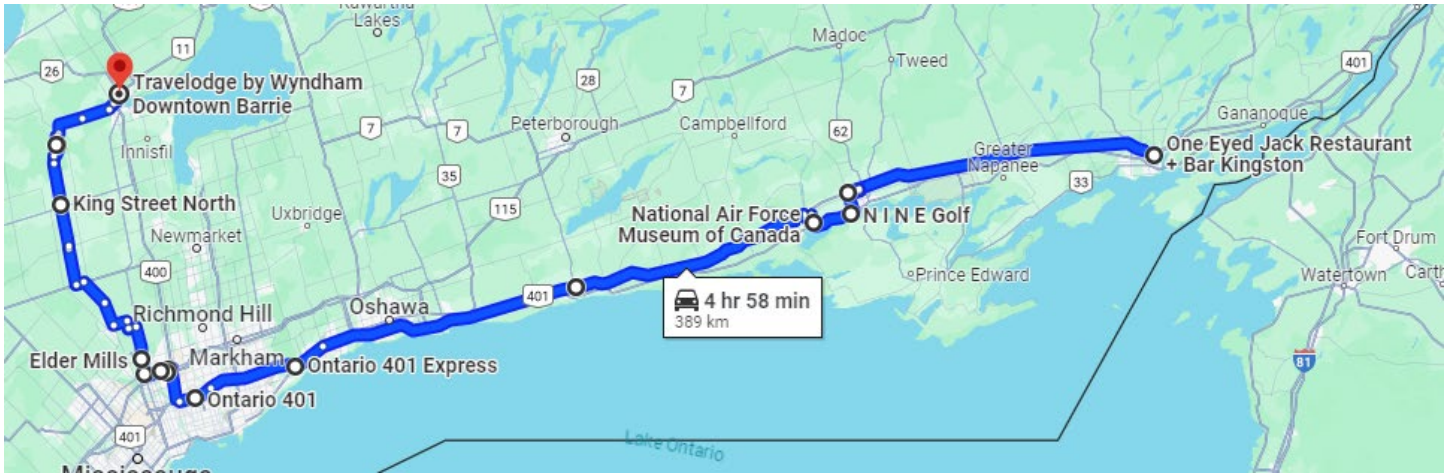

# The Rolling Barrage

## Coast to Coast Ride To Combat PTSD

**Day 09 (Mon, 05 Aug 2024) Kingston ON – Barrie ON**

Go to Google Maps: <https://maps.app.goo.gl/ut9faKMmmm4vFQf79>

Daily Stops		
<b>Merch Truck</b>	<b>Merch Truck Will Be at Address Below, Prior to TRB for Sales and Check-In</b>	
• <b>Check In</b>	<a href="#">Days Inn by Wyndham Kingston, Kingston, ON K7K 6W2</a>	
<b>A. Depart</b>	<a href="#">Days Inn by Wyndham Kingston, Kingston, ON K7K 6W2</a>	
<b>B. Rest</b>	<a href="#">Ultramar - Gas Station, Belleville, ON K8N 4Z5</a>	
<b>Merch Truck</b>	<b>Merch Truck Will Be at Address Below, Prior to TRB for Sales and Check-In</b>	
<b>C. Museum/Check In</b>	<a href="#">National Air Force Museum of Canada, Astra, ON K0K 3W0</a>	
<b>D. Fuel</b>	<a href="#">Ultramar, Port Hope, ON L1A 3V6</a>	
<b>Merch Truck</b>	<b>Merch Truck Will Be at Address Below, Prior to TRB for Sales and Check-In</b>	
<b>E. Lunch/Check in/Fuel on Own</b>	<a href="#">Carpenters Local 27, Woodbridge, ON L4L 9T2</a>	
<b>F. Merch Truck</b>	<b>Merch Truck Will Be at Address Below, Prior to TRB for Sales</b>	
<b>G. Museum</b>	<a href="#">CFB Borden, Borden, ON L0M 1C0</a>	
• <b>Host Hotel</b>	<a href="#">Travelodge by Wyndham Downtown Barrie, Barrie, ON L4M 3B9</a>	
• <b>Dinner</b>	<a href="#">Applebee's, Barrie, ON L4M 3B9</a>	
Contacts		
<b>Main Point of Contact</b>		
Sunray	Jim Gordon	<a href="mailto:Ride.Director@therollingbarrage.com">Ride.Director@therollingbarrage.com</a>

**Detailed Itinerary – Red Denotes Check-In Points**

**ENSURE FUEL IS TOPPED UP FOR NEXT MORNING**

Please arrive one hour prior to departure time to **Check-In**

**Location of TRB Merch Truck for Sales and Registration Look for this Symbol** 