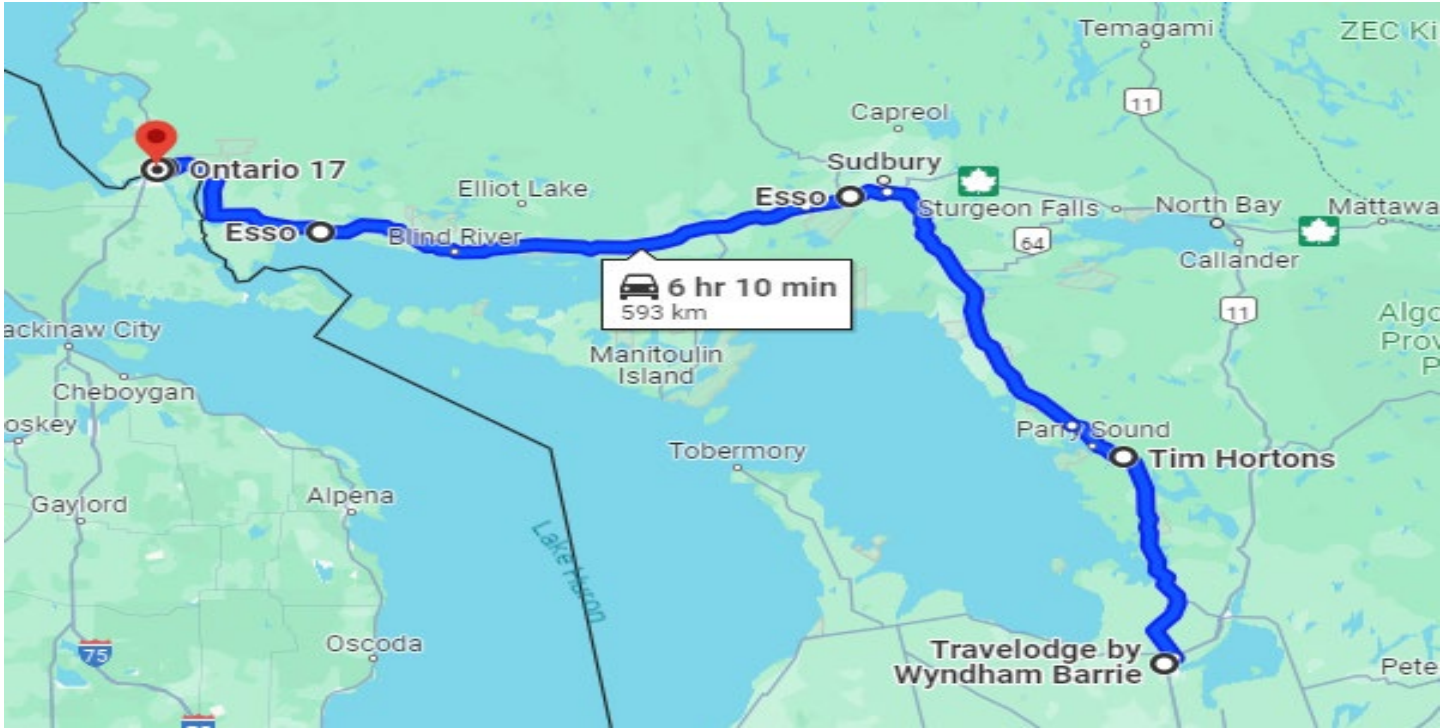

The Rolling Barrage

Coast to Coast Ride To Combat PTSD

Day 10 (Tues 06 Aug 2024) Barrie ON – Sault Ste. Marie ON

Go to Google Maps: <https://maps.app.goo.gl/uTmndYfWFKFncqUV9>

Daily Stops		
Merch Truck	Merch Truck Will Be at Address Below, Prior to TRB for Sales and Check-In	
• Check In/ Breakfast	Travelodge by Wyndham Downtown Barrie, Barrie, ON L4M 3B9	
A. Depart	Travelodge by Wyndham Downtown Barrie, Barrie, ON L4M 3B9	
B. Rest/Fuel	Tim Hortons, Parry Sound, ON P2A 2W8	
Merch Truck	Merch Truck Will Be at Address Below, Prior to TRB for Sales and Check-In	
C. Fuel/Lunch/Check In	Esso, Lively, ON P3Y 1C3	
Merch Truck	Merch Truck Will Be at Address Below, Prior to TRB for Sales and Check-In	
D. Fuel/Check In	Esso, Thessalon, ON P0R 1K0	
• Host Hotel	Super 8 by Wyndham Sault Ste Marie On, Sault Ste. Marie, ON P6B 4Z3	
• Dinner	On Your Own	
Contacts		
Main Point of Contact		
Sunray	Jim Gordon	Ride.Director@therollingbarrage.com

Detailed Itinerary – Red Denotes Check-In Points
ENSURE FUEL IS TOPPED UP FOR NEXT MORNING
Please arrive one hour prior to departure time to Check-In
Location of TRB Merch Truck for Sales and Registration Look for this Symbol 