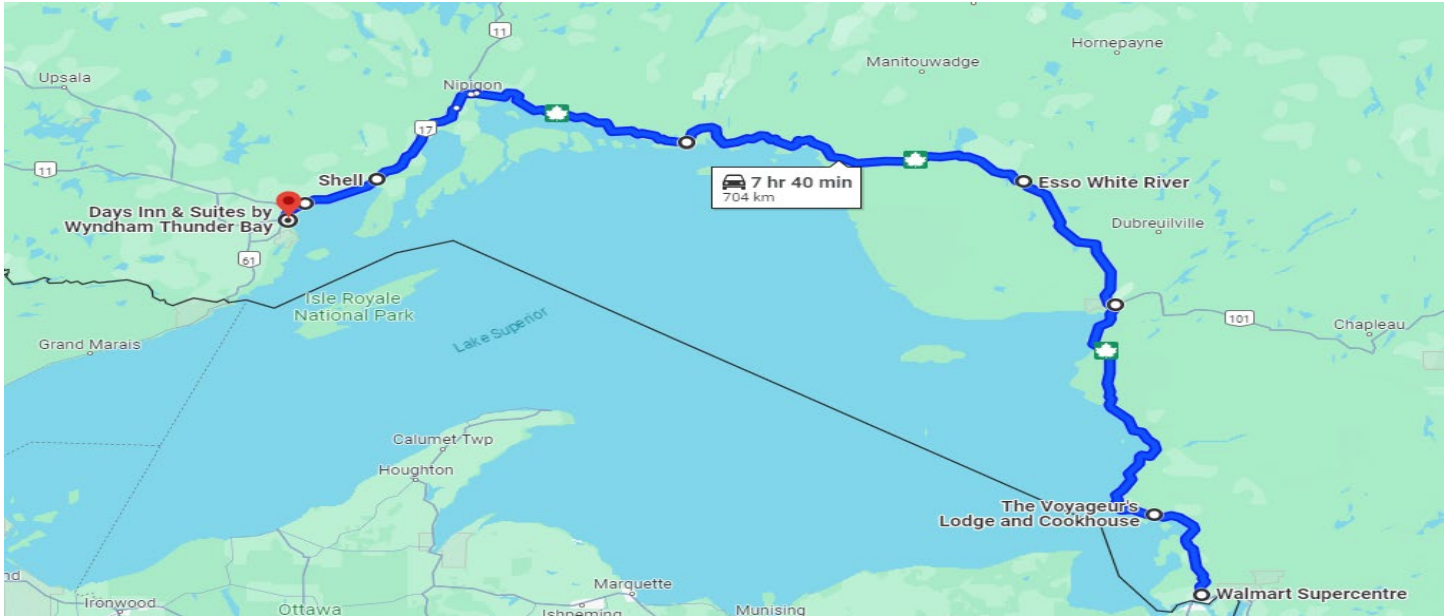

The Rolling Barrage

Coast to Coast Ride To Combat PTSD

Day 11 (Wed 07 Aug 2024) Sault Ste. Marie ON – Thunder Bay ON

Go to Google Maps: <https://maps.app.goo.gl/tuR2f54SXBbZLDcU8>

Daily Stops		
Merch Truck	Merch Truck Will Be at Address Below, Prior to TRB for Sales and Check-In	
• Check In	Walmart Supercentre , Sault Ste. Marie, ON P6B 4Z9	
A. Depart	Walmart Supercentre , Sault Ste. Marie, ON P6B 4Z9	
B. Rest/Small Tanks Fuel	The Voyageur's Lodge and Cookhouse , Batchawana Bay, ON P0S 1A0	
C. Fuel	Petro-Canada Charging Station , Wawa, ON P0S 1K0	
Merch Truck	Merch Truck Will Be at Address Below, Prior to TRB for Sales and Check-In	
D. Depart Wawa/ Check In	Michipicoten Memorial Community Centre , Wawa, ON P0S 1K0	
Merch Truck	Merch Truck Will Be at Address Below, Prior to TRB for Sales and Check-In	
E. Fuel/Lunch/Check In	Esso , 201 ON-17, White River, ON P0M 3G0	
F. Stage For Fuel	Sun Country Highway Charging Station , Terrace Bay, ON P0T 2W0	
G. Marshal After Fuel	Terrace Bay Tourist Information Centre , 1008 ON-17, Terrace Bay, ON P0T 2W0	
H. Fuel	Shell , Shuniah, ON P0T 2M0	
Merch Truck	Merch Truck Will Be at Address Below, Prior to TRB for Sales and Check-In	
I. Monument/Check-In	Terry Fox National Historic Person Plaque , Terry Fox Scenic Lookout	
• Host Hotel	Days Inn & Suites by Wyndham Thunder Bay , Thunder Bay, ON P7B 6Z8	
• Dinner	On your Own; Montana's , The Keg , Caribou	
Contacts		
Main Point of Contact		
Sunray	Jim Gordon	Ride.Director@therollingbarrage.com