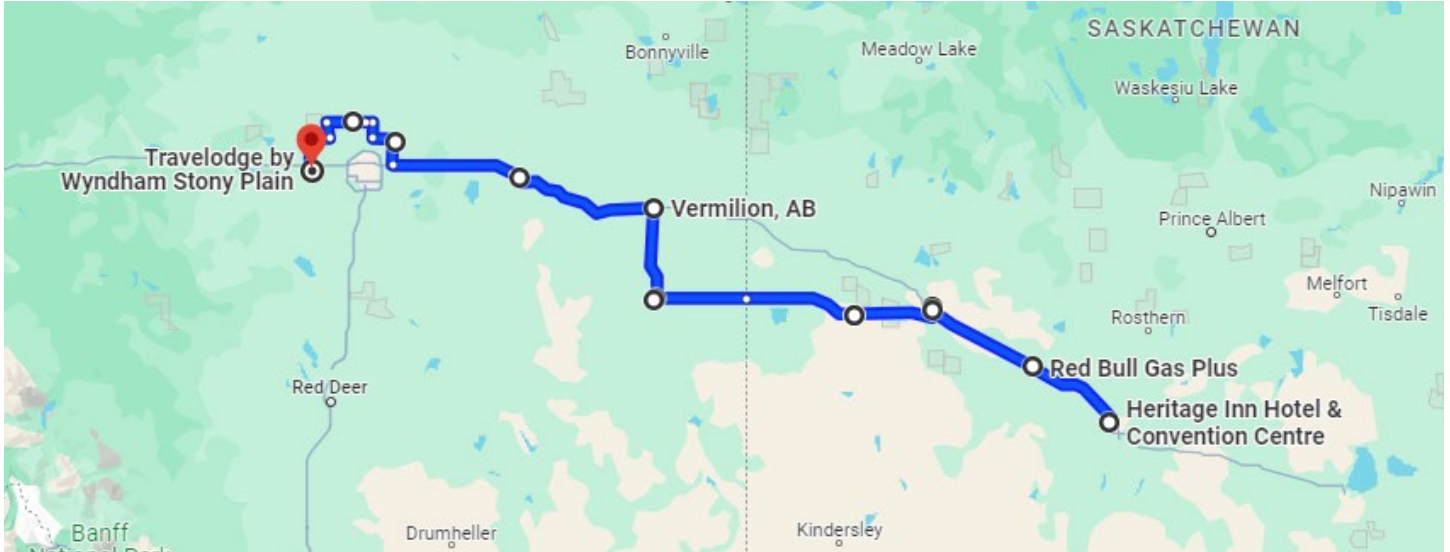

# The Rolling Barrage

## Coast to Coast Ride To Combat PTSD

Day 15 (Sun 11 Aug 2024) Saskatoon SK – Stony Plain AB

Go to Google Maps: <https://maps.app.goo.gl/iLK2rPx7nX4Di6rd7>

Daily Stops		
<b>Merch Truck</b>	<b>Merch Truck Will Be at Address Below, Prior to TRB for Sales and Check-In</b>	
• <b>Check In</b>	<a href="#">Heritage Inn Hotel &amp; Convention Centre</a> , Saskatoon, SK S7L 6H6	
<b>A. Depart</b>	<a href="#">Heritage Inn Hotel &amp; Convention Centre</a> , Saskatoon, SK S7L 6H6	
<b>B. Rest</b>	<a href="#">Red Bull Gas Plus</a> , Radisson, SK S0K 3L0	
<b>C. Fuel</b>	<a href="#">Co-op Gas Bar</a> , North Battleford, SK S9A 3W6	
<b>D. Photo</b>	<a href="#">World's Largest Tomahawk</a> , Cut Knife, SK SOM 0N0	
<b>E. Fuel</b>	<a href="#">Cornerstone Co-op Gas Bar</a> , Wainwright, T9W 1L5	
<b>Merch Truck</b>	<b>Merch Truck Will Be at Address Below, Prior to TRB for Sales and Check-In</b>	
<b>F. Lunch/Check-in</b>	<a href="#">Royal Canadian Legion Branch 29</a> , Wainwright, T9W 1K7	
<b>G. Fuel</b>	<a href="#">Fas Gas Plus</a> , Vegreville, AB T9C 0A3	
<b>Merch Truck</b>	<b>Merch Truck Will Be at Address Below, Prior to TRB for Sales and Check-In</b>	
<b>H. Dinner/Check-In</b>	<a href="#">Morinville Leisure Center</a> , Morinville, T8R 2P9	
• <b>Host Hotel</b>	<a href="#">Travelodge by Wyndham Stony Plain</a> , Stony Plain, AB T7Z 1V7	
• <b>Dinner</b>	<a href="#">Morinville Leisure Centre</a> , Morinville, AB T8R 2P9	
Contacts		
<b>Main Point of Contact</b>	<b>George Shupe (SK Lead)</b>	<a href="mailto:SK@therollingbarrage.com">SK@therollingbarrage.com</a>
<b>Sunray</b>	<b>Jim Gordon</b>	<a href="mailto:Ride.Director@therollingbarrage.com">Ride.Director@therollingbarrage.com</a>