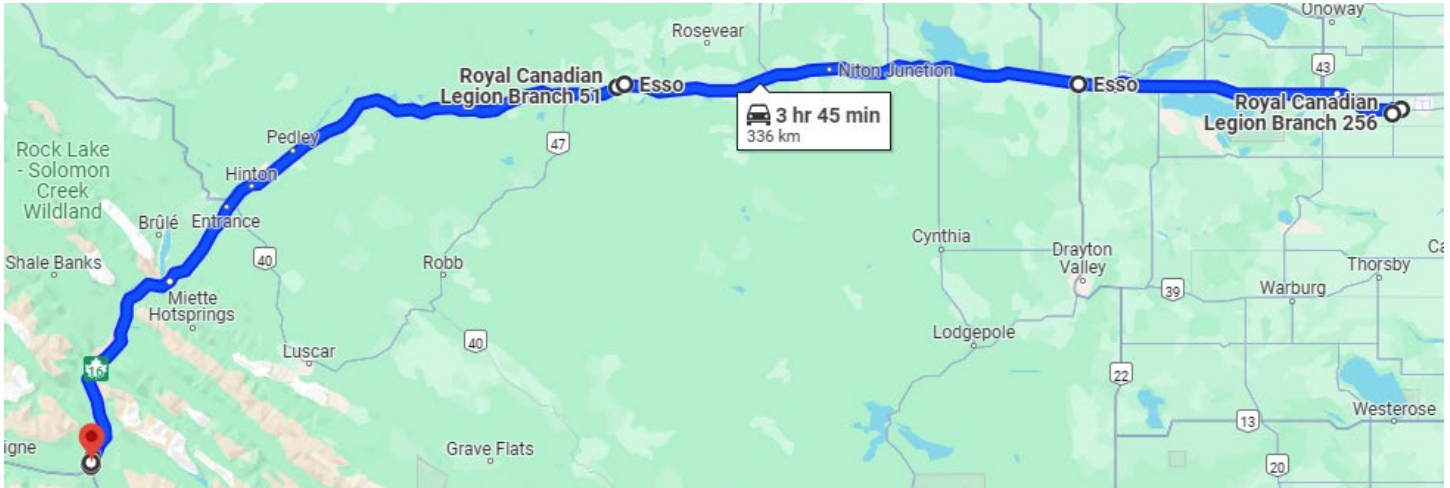

The Rolling Barrage

Coast to Coast Ride To Combat PTSD

Day 16 (Mon 12 Aug 2024) Stony Plain AB – Jasper AB

Go to Google Maps: <https://maps.app.goo.gl/TvaubLgY9m7ktuc69>

Daily Stops		
Merch Truck	Merch Truck Will Be at Address Below, Prior to TRB for Sales and Check-In	
• Check In	Travelodge by Wyndham Stony Plain , Stony Plain, AB T7Z 1V7	
A. Depart	Travelodge by Wyndham Stony Plain , Stony Plain, AB T7Z 1V7	
B. Breakfast	Royal Canadian Legion Branch 256 , Stony Plain, AB T7Z 1V5	
C. Rest	Esso , 49th St & Service Rd, Entwistle, AB T0E 0S0	
D. Fuel	Esso , Edson, AB T7E 1B8	
Merch Truck	Merch Truck Will Be at Address Below, Prior to TRB for Sales and Check-In	
E. Lunch/Check-In	Royal Canadian Legion Branch 51 , Edson, AB T7E 1T4	
Merch Truck	Merch Truck Will Be at Address Below, Prior to TRB for Sales	
F. Final	The STAND EASY , Jasper Royal Canadian Legion, Jasper, AB T0E 1E0	
• Host Hotel	Jasper Downtown Hostel , Jasper, AB T0E 1E0	
• Dinner	The STAND EASY , Jasper Royal Canadian Legion, Jasper, AB T0E 1E0	
Contacts		
Main Point of Contact	Keith Campeau (AB Lead)	Ab@therollingbarrage.com
Sunray	Jim Gordon	Ride.Director@therollingbarrage.com

Detailed Itinerary – Red Denotes Check-In Points		
ENSURE FUEL IS TOPPED UP FOR NEXT MORNING		
Please arrive one hour prior to departure time to Check-In		
Location of TRB Merch Truck for Sales and Registration Look for this Symbol		