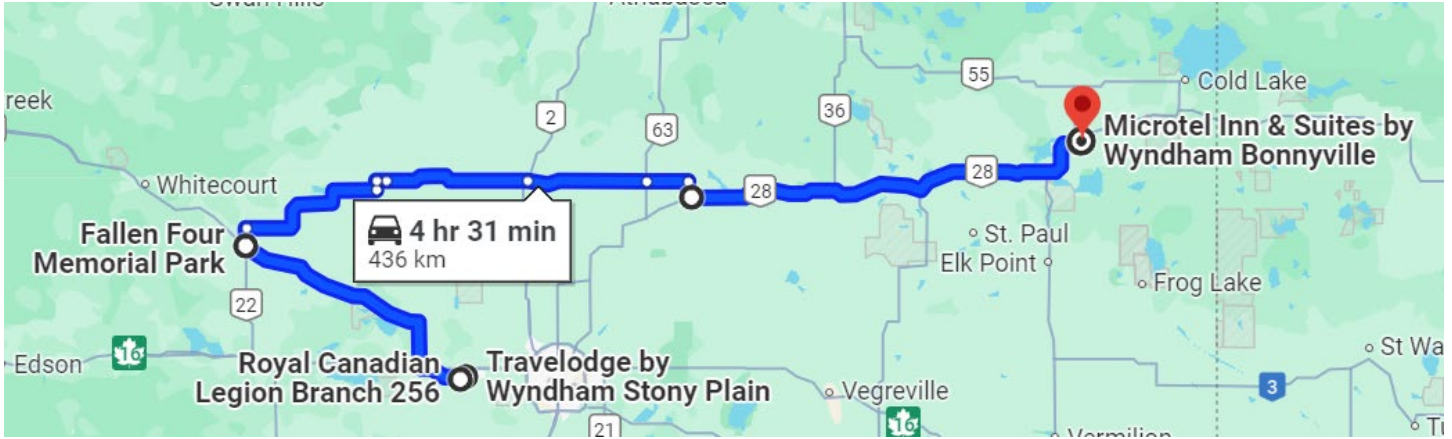

# The Rolling Barrage

## Coast to Coast Ride To Combat PTSD

Day 16 (Mon, 12 Aug 2024) – Stony Plain AB – Bonnyville AB

Go to Google Maps: <https://maps.app.goo.gl/4bvWAhppC26PXiDp6>

Daily Stops		
<b>Merch Truck</b>	<b>Merch Truck Will Be at Address Below, Prior to TRB for Sales and Check-In</b>	
• <b>Check In</b>	<a href="#">Travelodge by Wyndham Stony Plain</a> , Stony Plain, AB	
<b>A. Depart</b>	<a href="#">Travelodge by Wyndham Stony Plain</a> , Stony Plain, AB	
<b>B. Breakfast</b>	<a href="#">Royal Canadian Legion Branch 256</a> , Stony Plain, AB	
<b>C. Memorial/Fuel small tanks</b>	<a href="#">Fallen Four Memorial Park</a> , Mayerthorpe, AB	
<b>D. Fuel/Lunch</b>	<a href="#">Petro-Canada Gas Station &amp; Petro-Pass Truck Stop</a> , Waskatenau, AB	
• <b>Host Hotel</b>	<a href="#">Microtel Inn &amp; Suites by Wyndham Bonnyville</a> , Bonnyville, AB	
• <b>Dinner</b>		
Contacts		
<b>Main Point of Contact</b>		
Sunray	Jim Gordon	<a href="mailto:Ride.Director@therollingbarrage.com">Ride.Director@therollingbarrage.com</a>

**Detailed Itinerary – Red Denotes Check-In Points**

**ENSURE FUEL IS TOPPED UP FOR NEXT MORNING**

Please arrive one hour prior to departure time to **Check-In**

**Location of TRB Merch Truck for Sales and Registration Look for this Symbol** 